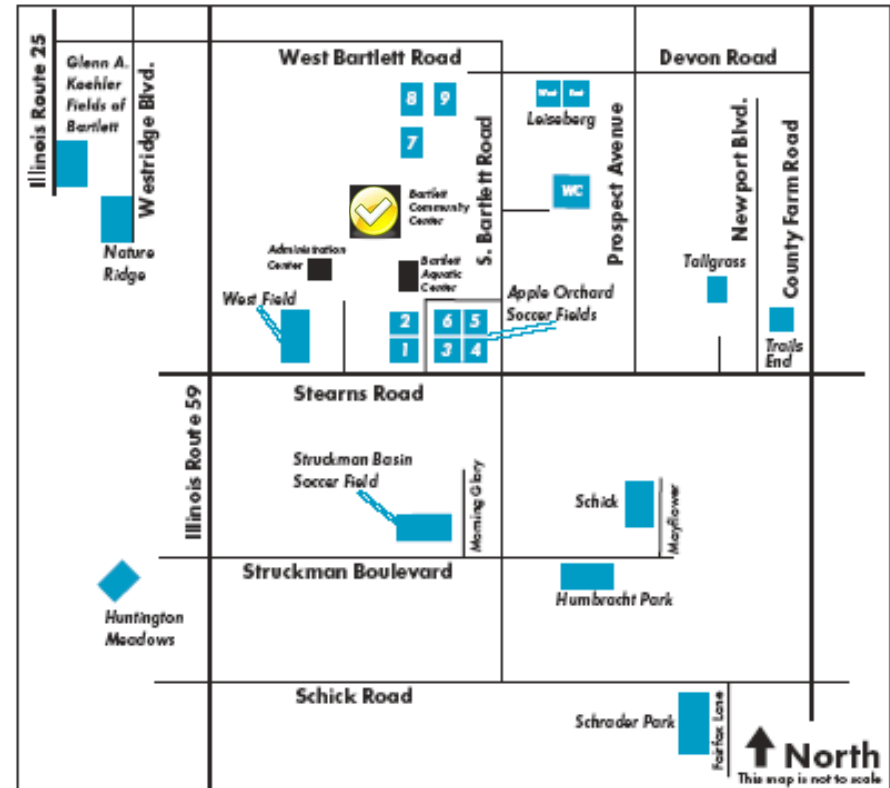

From the South/Southeast - I-88 west to Rt. 59, turn right (North) on Rt. 59 and travel to Stearns Road. Turn right (East) on Stearns to S. Bartlett Road. Turn left (North) on S. Bartlett Road and go 1 block to the first street on the left, turn left. Look for Bartlett Community Center Sign, 700 S. Bartlett Road.

From the North- Route 53 South to Thorndale exit (the Elgin-O’Hare Expressway), Turn right (West) on Elgin O’Hare Expressway to Lake Street. Turn left on Lake to Greenbrook Blvd. Turn right on Greenbrook Blvd. (Greenbrook Blvd. changes into Stearns Road) to S. Bartlett Road. Turn right (North) on S. Bartlett and go 1 block to the first street on the left, turn left. Look for Bartlett Community Center Sign, 700 S. Bartlett Road.

From the South- Route 53 North to Thorndale exit (the Elgin-O’Hare Expressway), Turn left (West) on Elgin O’Hare Expressway to Lake Street. Turn left on Lake to Greenbrook Blvd. Turn right on Greenbrook Blvd. (Greenbrook Blvd. changes into Stearns Road) to S. Bartlett Road. Turn right (North) on S. Bartlett and go 1 block to the first street on the left, turn left. Look for Bartlett Community Center Sign, 700 S. Bartlett Road.

Once you have arrived at the Bartlett Community Center, the North Entrance is marked “The Oak Room”. This will be the closet entrance to the room.