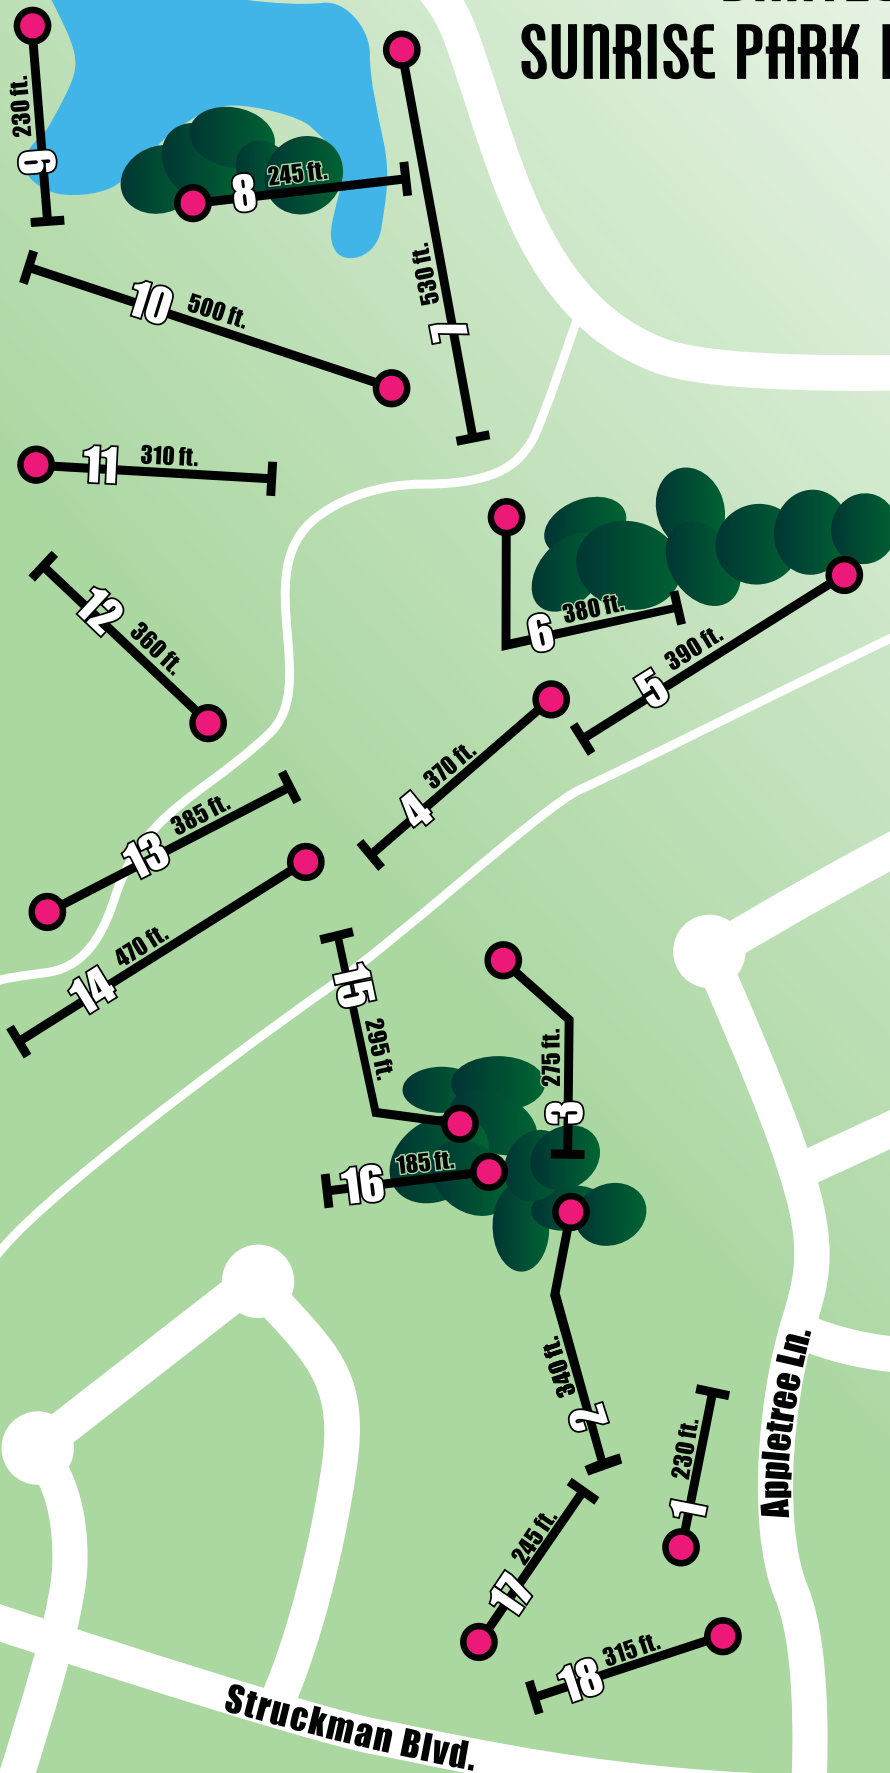

BARTLETT PARK DISTRICT SUNRISE PARK DISC GOLF COURSE

Foster Ave.

Appletree Ln.

Struckman Blvd.